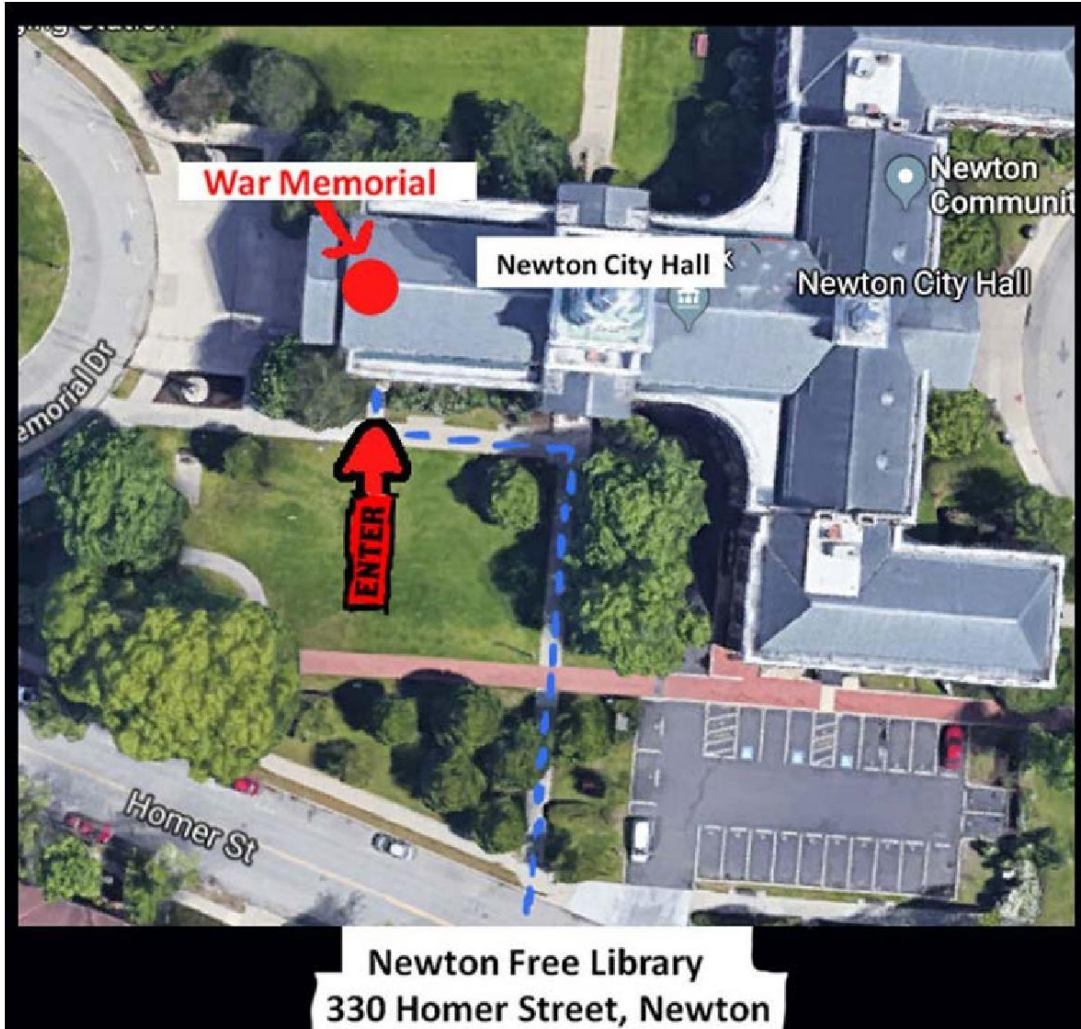

War Memorial Auditorium at Newton City Hall Information

Aerial Map

Location

Newton City Hall, 1000 Commonwealth Avenue
War Memorial Auditorium, 2nd Floor (elevator or staircase accessible)

Parking

Please enter the building at the Homer Street side entrance of Newton City Hall. The large "Newton Food Pantry" signpost identifies this entrance.

Public parking is available on Commonwealth Avenue, along Homer Street, and in the Newton Free Library parking lot.